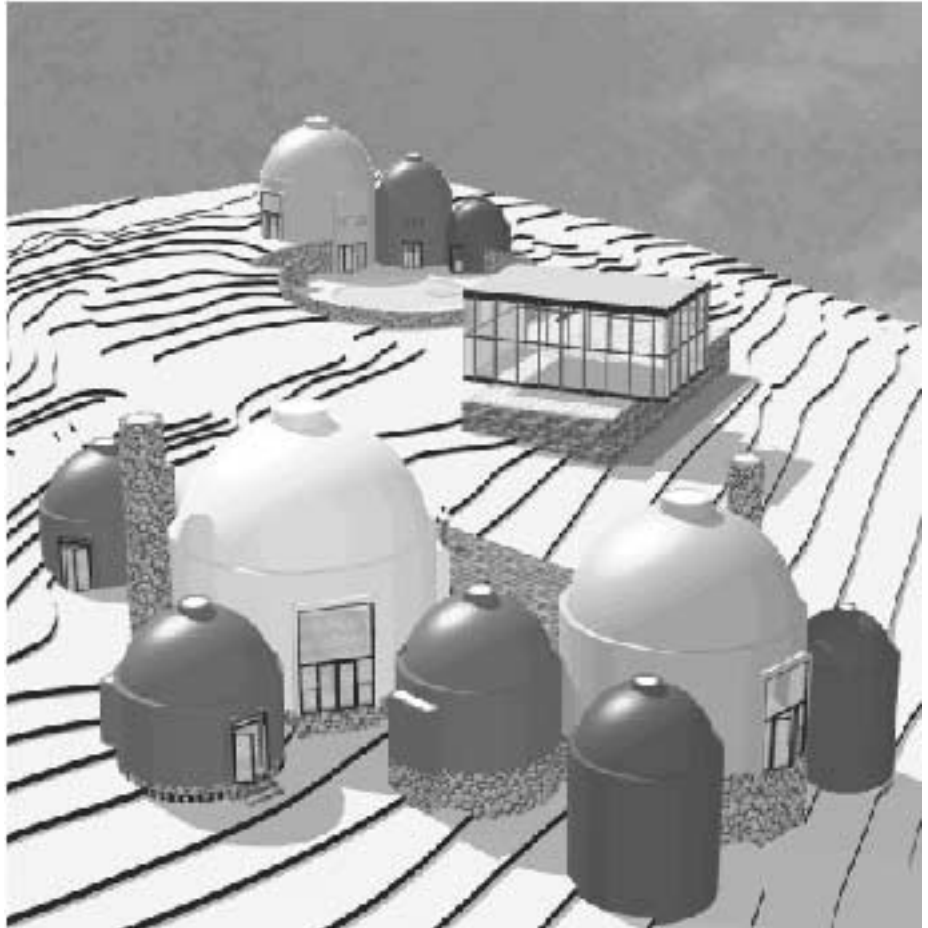

GALLIPOLI RESIDENCE

New Canaan, Connecticut

PHILIP JOHNSON • ALAN RITCHIE
A R C H I T E C T S

The firm was commissioned to build a large extension to Wiley House, a modernist home designed by Philip Johnson in 1952-53. The extension is composed of a series of linked cylinders topped with domes and circular sky-lights, with a subterranean link to the existing house.

Client: Frank Gallipoli
Completion Date: 2003
Area: 7,000 Square Feet