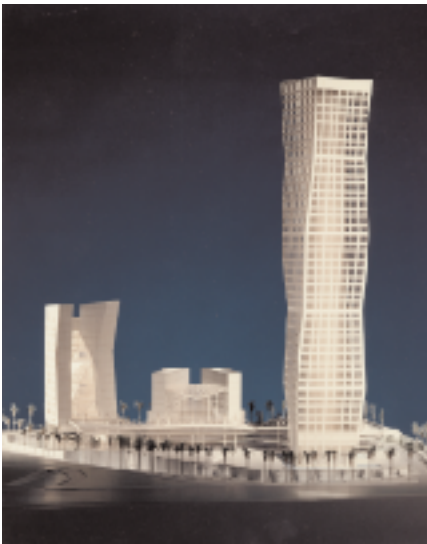

# JAKARTA PROJECT

Jakarta, Indonesia

PHILIP JOHNSON • ALAN RITCHIE  
ARCHITECTS

An office, convention & exhibition center.

Client: PT. Wisma Purnayudha Putra  
Associate Architect: Ahuja Priya Architects