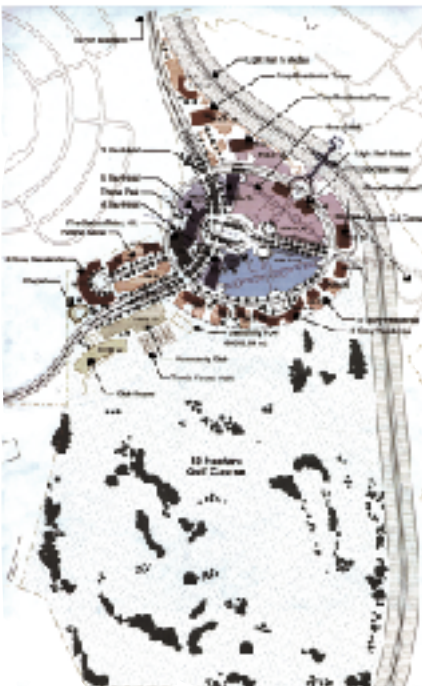

MC KINLEY CENTER

Pagbabago Master Plan
Manila, Philippines

PHILIP JOHNSON • ALAN RITCHIE
A R C H I T E C T S

Covering some 64 hectares, the program lays out what is in effect a small city. This master plan is to be built in the New Fort Bonifacio District of Manila in one if several defined development zones.

Close to Ninoy Aquino International Airport and 2 kilometers from Makati, this development will be reached by road and light rail and include residential towers, offices, hotels, a theme park, country club, retail mall and chapel. Arnold Palmer will be involved in the design of the 18-hole golf course.